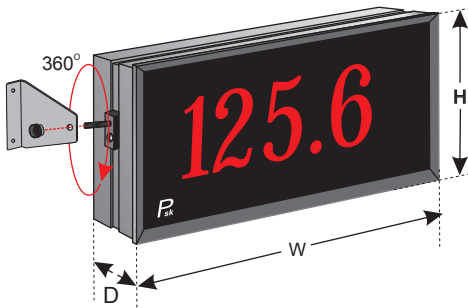

Digital Temperature Meter

MOD-10SD Hours Watch 3 digits

	W	D	H
MOD-10SD 2.3"	315	100	140
MOD-10SD 4"	480	100	200
MOD-10SD 5"	560	100	260
MOD-10SD 7"	830	100	320

MOD-10SA Hours Watch 3.5 digits

	W	D	H
MOD-CL4 2.3"	390	100	140
MOD-CL4 4"	670	100	200
MOD-CL4 5"	790	100	260
MOD-CL4 7"	1260	100	320

Hours Universal Watch

MOD-CL4 Hours Watch 4 digits (hours,minutes)

	W	D	H
MOD-CL4 2.3"	315	100	140
MOD-CL4 4"	480	100	200
MOD-CL4 5"	560	100	260
MOD-CL4 7"	830	100	320

MOD-CL6 Hours Watch 6 digits (hours,minutes,seconds)

Hours Watch , Temperature , Humidity

MOD-CL TH

	W	D	H
MOD-CLTH 2.3"	Width is determined in accordance with the number of digits on the scoreboard	100	280
MOD-CLTH 4"		100	400
MOD-CLTH 5"		100	520

* The dimensions may change in accordance with the customer's order

BCD Displays

	W	D	H
BCD 2.3"	Width is determined in accordance with the number of digits on the scoreboard	100	140
BCD 4"		100	200
BCD 5"		100	260
BCD 7"		100	320

* The dimensions may change in accordance with the customer's order