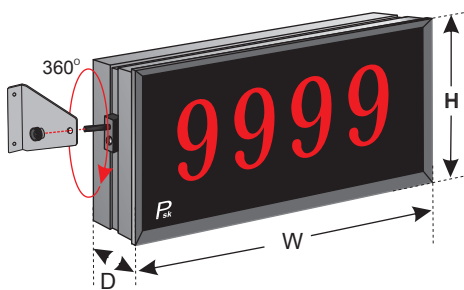

MOD-CW4 Counter 4 digits

	W	D	H
MOD-CL4 2.3"	315	100	140
MOD-CL4 4"	480	100	200
MOD-CL4 5"	560	100	260
MOD-CL4 7"	830	100	320