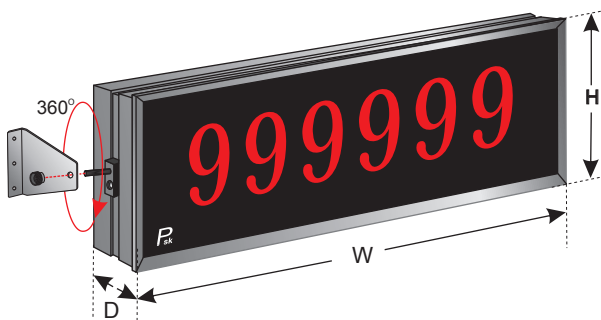

MOD-CW6 Counter 6 digits

	W	D	H
MOD-CL4 2.3"	390	100	140
MOD-CL4 4"	670	100	200
MOD-CL4 5"	790	100	260
MOD-CL4 7"	1260	100	320