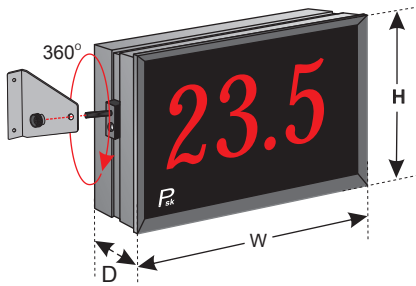

Digital Temperature Meter

MOD-10SD Hours Watch 3 digits

	W	D	H
MOD-10SD 2.3"	315	100	140
MOD-10SD 4"	480	100	200
MOD-10SD 5"	560	100	260
MOD-10SD 7"	830	100	320

MOD-10SA Hours Watch 3.5 digits

	W	D	H
MOD-CL4 2.3"	390	100	140
MOD-CL4 4"	670	100	200
MOD-CL4 5"	790	100	260
MOD-CL4 7"	1260	100	320

Hours Watch , Temperature , Humidity

MOD-CL TH

	W	D	H
MOD-CLTH 2.3"	Width is determined in accordance with the number of digits on the scoreboard	100	280
MOD-CLTH 4"		100	400
MOD-CLTH 5"		100	520

* The dimensions may change in accordance with the customer's order

Temperature , Humidity

MOD-10TD-HTD

	W	D	H
MOD-10TD-HTD 2.3"	Width is determined in accordance with the number of digits on the scoreboard	100	280
MOD-10TD-HTD 4"		100	400
MOD-10TD-HTD 5"		100	520

* The dimensions may change in accordance with the customer's order

BCD Displays

	W	D	H
BCD 2.3"	Width is determined in accordance with the number of digits on the scoreboard	100	140
BCD 4"		100	200
BCD 5"		100	260
BCD 7"		100	320

* The dimensions may change in accordance with the customer's order