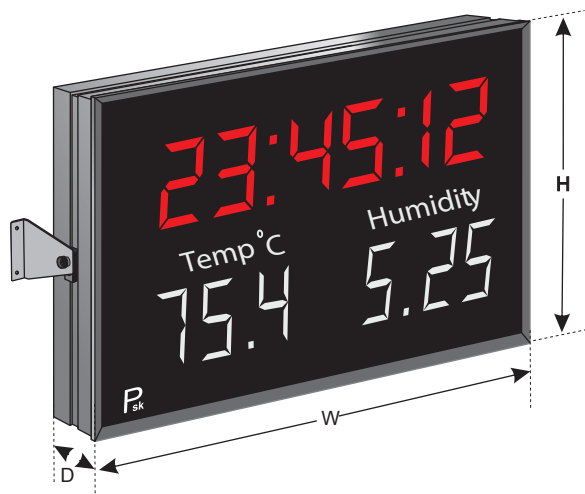

Hours Watch , Temperature , Humidity

MOD-CL TH

	W	D	H
MOD-CLTH 2.3"	Width is determined in accordance with the number of digits on the scoreboard	100	280
MOD-CLTH 4"		100	400
MOD-CLTH 5"		100	520

* The dimensions may change in accordance with the customer's order