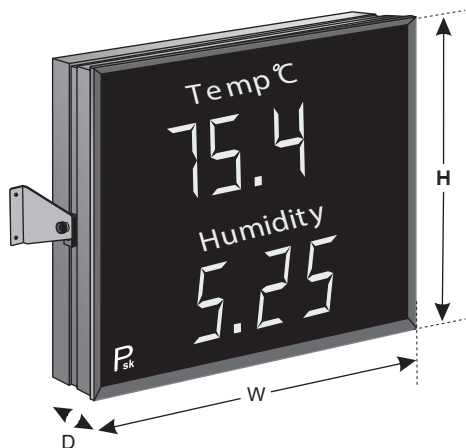

Hours Watch , Temperature , Humidity

MOD-CL TH

	W	D	H
MOD-CLTH 2.3"	Width is determined in accordance with the number of digits on the scoreboard	100	280
MOD-CLTH 4"		100	400
MOD-CLTH 5"		100	520

* The dimensions may change in accordance with the customer's order

Temperature , Humidity

MOD-10TD-HTD

	W	D	H
MOD-10TD-HTD 2.3"	Width is determined in accordance with the number of digits on the scoreboard	100	280
MOD-10TD-HTD 4"		100	400
MOD-10TD-HTD 5"		100	520

* The dimensions may change in accordance with the customer's order