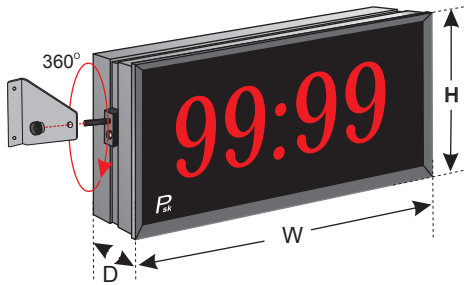

Digital Temperature Meter

MOD-10SD Hours Watch 3 digits

	W	D	H
MOD-10SD 2.3"	315	100	140
MOD-10SD 4"	480	100	200
MOD-10SD 5"	560	100	260
MOD-10SD 7"	830	100	320

MOD-10SA Hours Watch 3.5 digits

	W	D	H
MOD-CL4 2.3"	390	100	140
MOD-CL4 4"	670	100	200
MOD-CL4 5"	790	100	260
MOD-CL4 7"	1260	100	320

Hours Universal Watch

MOD-CL4 Hours Watch 4 digits (hours,minutes)

	W	D	H
MOD-CL4 2.3"	315	100	140
MOD-CL4 4"	480	100	200
MOD-CL4 5"	560	100	260
MOD-CL4 7"	830	100	320

MOD-CL6 Hours Watch 6 digits (hours,minutes,seconds)

	W	D	H
MOD-CL4 2.3"	390	100	140
MOD-CL4 4"	670	100	200
MOD-CL4 5"	790	100	260
MOD-CL4 7"	1260	100	320

Stop Watch

MOD-SW4 Stop Watch 4 digits (hours,minutes)

	W	D	H
MOD-SW4 2.3"	315	100	140
MOD-SW4 4"	480	100	200
MOD-SW4 5"	560	100	260
MOD-SW4 7"	830	100	320

Hours Watch , Temperature , Humidity

MOD-CL TH

	W	D	H
MOD-CLTH 2.3"	Width is determined in accordance with the number of digits on the scoreboard	100	280
MOD-CLTH 4"		100	400
MOD-CLTH 5"		100	520

* The dimensions may change in accordance with the customer's order