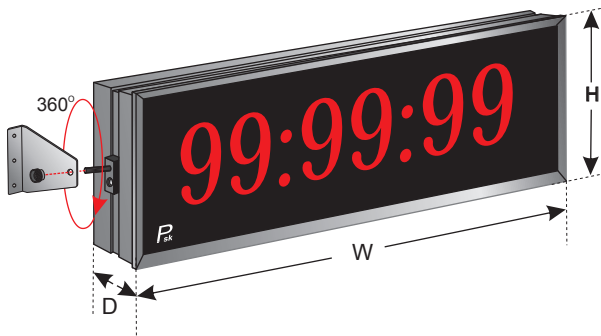

Digital Temperature Meter

MOD-10SD Hours Watch 3 digits

	W	D	H
MOD-10SD 2.3"	315	100	140
MOD-10SD 4"	480	100	200
MOD-10SD 5"	560	100	260
MOD-10SD 7"	830	100	320

MOD-10SA Hours Watch 3.5 digits

	W	D	H
MOD-CL4 2.3"	390	100	140
MOD-CL4 4"	670	100	200
MOD-CL4 5"	790	100	260
MOD-CL4 7"	1260	100	320

Hours Universal Watch

MOD-CL4 Hours Watch 4 digits (hours,minutes)

	W	D	H
MOD-CL4 2.3"	315	100	140
MOD-CL4 4"	480	100	200
MOD-CL4 5"	560	100	260
MOD-CL4 7"	830	100	320

MOD-CL6 Hours Watch 6 digits (hours,minutes,seconds)

	W	D	H
MOD-CL4 2.3"	390	100	140
MOD-CL4 4"	670	100	200
MOD-CL4 5"	790	100	260
MOD-CL4 7"	1260	100	320

Stop Watch

MOD-SW4 Stop Watch 4 digits (hours,minutes)

	W	D	H
MOD-SW4 2.3"	315	100	140
MOD-SW4 4"	480	100	200
MOD-SW4 5"	560	100	260
MOD-SW4 7"	830	100	320

Hours Watch , Temperature , Humidity

MOD-CL TH

	W	D	H
MOD-CLTH 2.3"	Width is determined in accordance with the number of digits on the scoreboard	100	280
MOD-CLTH 4"		100	400
MOD-CLTH 5"		100	520

* The dimensions may change in accordance with the customer's order