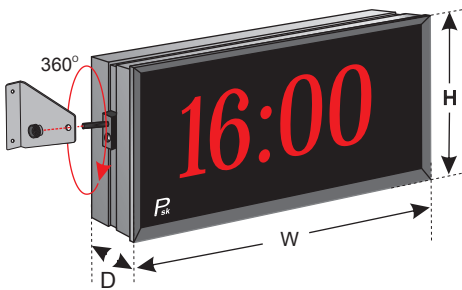

Hours Universal Watch

MOD-CL4 Hours Watch 4 digits (hours,minutes)

	W	D	H
MOD-CL4 2.3"	315	100	140
MOD-CL4 4"	480	100	200
MOD-CL4 5"	560	100	260
MOD-CL4 7"	830	100	320